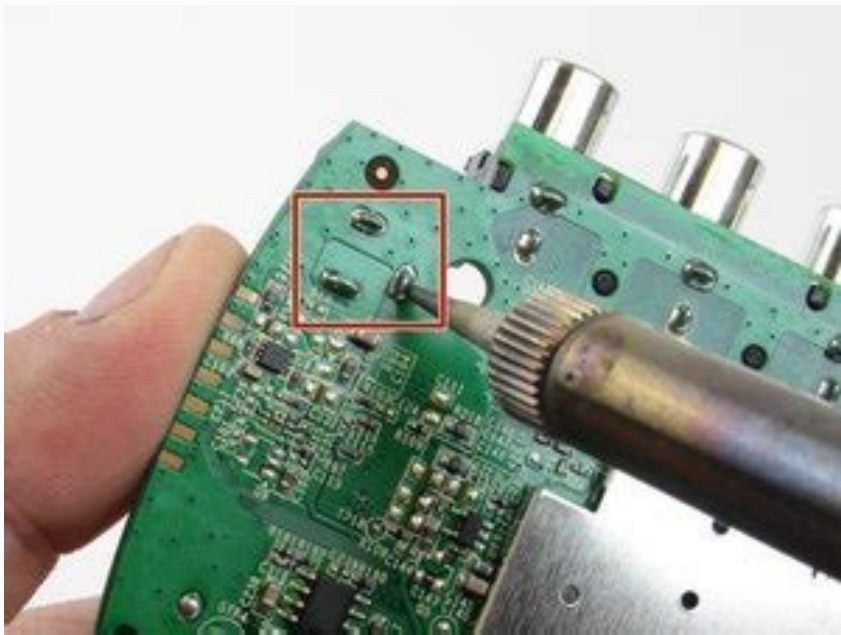

Roku purple screen fix